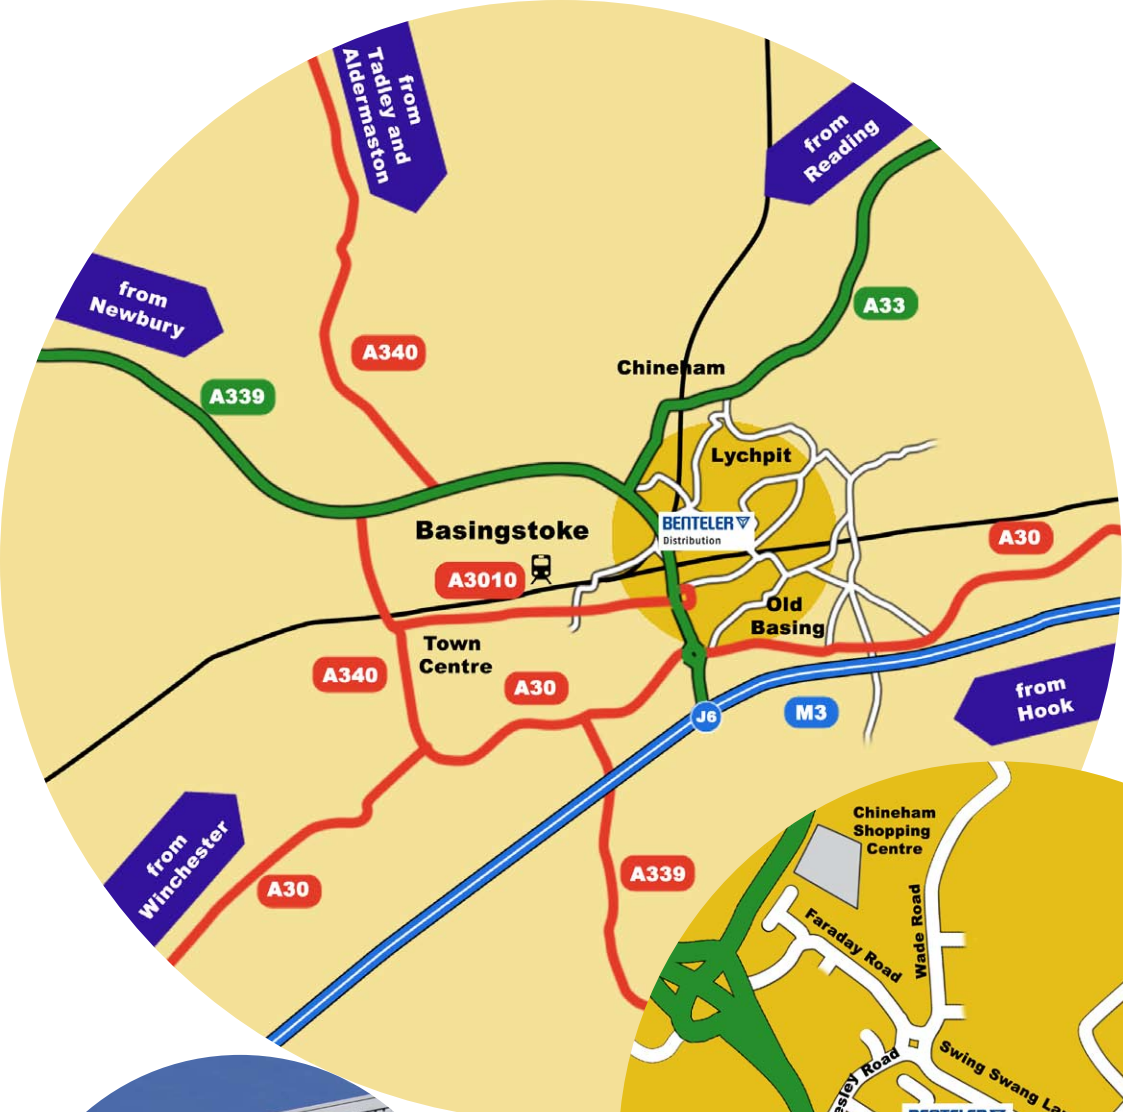

CUSTOMISED SOLUTIONS WORLDWIDE

BENTELER 
Distribution

BENTELER DISTRIBUTION - BASINGSTOKE

Armstrong Road
Daneshill Industrial Estate
Basingstoke
Hampshire
RG24 8NU

Telephone: 0845 330 6727
Fax: 0845 330 6728

E Mail: south@benteler-distribution.co.uk

DIRECTIONS

From M3 take junction 6, follow the dual carriage way to the roundabout, go straight over, but keep in lanes 2 or 3, lane 1 takes you into town and should be avoided! The road almost immediately narrows back into 2 lanes, take lane 1 and then take the slip road off to the left (sign posted Daneshill), move to outside lane, at end of road turn right into Gresley road. Follow to roundabout and take the 3rd exit into Swing Swang lane, take 1st right into Armstrong road, after about 50 yards turn right into Benteler Distribution's site, our offices are located at the front of the building, for our warehouse drive through the double gates at the side of the building.

From M4 take junction 11, onto A33 sign posted Basingstoke, follow this road for about 12 miles until you enter Chineham. At the large traffic light complex go straight over and follow to roundabout Then take the 2nd exit into Great Binfields road, then 1st right at lights into Wade road, follow to the roundabout, and take 1st exit into Swing Swang lane, take 1st right into Armstrong road, after about 50 yards turn right into Benteler Distribution's site, our offices are located at the front of the building, for our warehouse drive through the double gates at the side of the building.