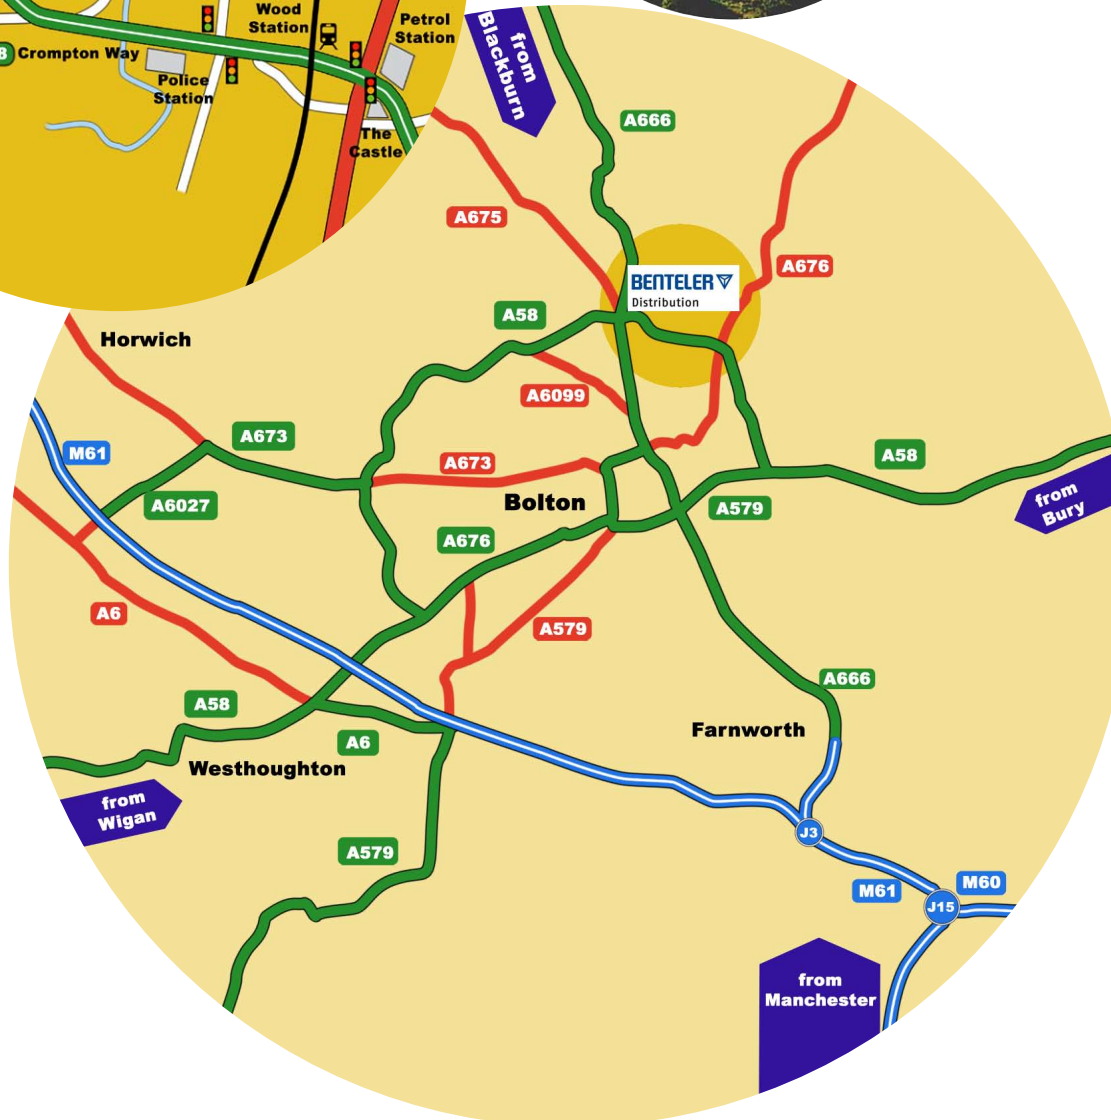

CUSTOMISED SOLUTIONS WORLDWIDE

BENTELER
Distribution

BENTELER DISTRIBUTION - BOLTON

New Progress Works
Crompton way
Bolton
Lancashire
BL1 8TY

Telephone: 0845 330 6727
Fax: 0845 330 6728

E Mail: north@benteler-distribution.co.uk

DIRECTIONS

South (Birmingham direction)

M6 to junction 21a/junction 10 M62/M60. Leave at Junction 14-15 (direction to PRESTON/BOLTON). Straight on joining the M61 and use the outside lanes which become the A666 Bolton connection. Continue for 4-5 miles until you come to intersection of the A666 & A58 at Moss Bank Way. Turn right onto Crompton way (A58) we are 0.5miles on the left hand side.

East (Liverpool direction)

M62/M60. Leave at Junction 14-15 (direction to PRESTON/BOLTON). Straight on joining the M61 and use the outside lanes which become the A666 Bolton connection. Continue for 4-5 miles until you come to intersection of the A666 & A58 at Moss Bank Way. Turn right onto Crompton way (A58) we are 0.5miles on the left hand side.

West (Leeds direction)

M62 onto M60 leave at junction 16 onto M61 and use the outside lanes which become the A666 Bolton connection. Continue for 4-5 miles until you come to intersection of the A666 & A58 at Moss Bank Way. Turn right onto Crompton way (A58) we are 0.5miles on the left hand side.

North (Preston direction)

M6 onto M61 leave at junction 6 onto A6027. Follow for 1 mile until reach roundabout at the end of this road. Turn right onto Chorley New Road A673. Continue for 1.5miles until you come to junction turn left onto A58. Follow for 4 miles until you come to junction A58/A666. Continue across the junction for 0.5miles we are on the left.