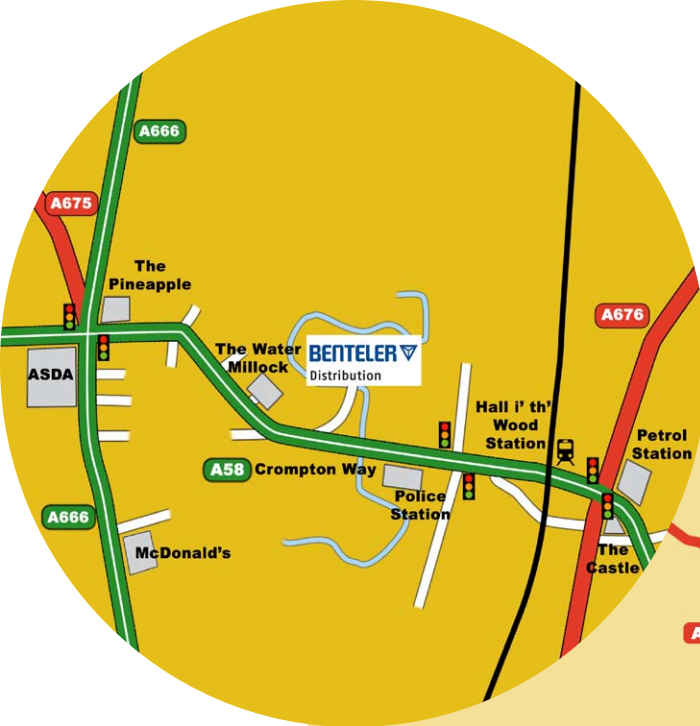

CUSTOMISED SOLUTIONS WORLDWIDE

BENTELER
Distribution

BENTELER DISTRIBUTION - BOLTON

New Progress Works
Crompton way
Bolton
Lancashire
BL1 8TY

Telephone: 0845 330 6727
Fax: 0845 330 6728

E Mail: north@benteler-distribution.co.uk

DIRECTIONS

South (Birmingham direction)

M6 to junction 21a/junction 10 M62/M60. Leave at Junction 14-15 (direction to PRESTON/BOLTON). Straight on joining the M61 and use the outside lanes which become the A666 Bolton connection. Continue for 4-5 miles until you come to intersection of the A666 & A58 at Moss Bank Way. Turn right onto Crompton way (A58) we are 0.5miles on the left hand side.

East (Liverpool direction)

M62/M60. Leave at Junction 14-15 (direction to PRESTON/BOLTON). Straight on joining the M61 and use the outside lanes which become the A666 Bolton connection. Continue for 4-5 miles until you come to intersection of the A666 & A58 at Moss Bank Way. Turn right onto Crompton way (A58) we are 0.5miles on the left hand side.

West (Leeds direction)

M62 onto M60 leave at junction 16 onto M61 and use the outside lanes which become the A666 Bolton connection. Continue for 4-5 miles until you come to intersection of the A666 & A58 at Moss Bank Way. Turn right onto Crompton way (A58) we are 0.5miles on the left hand side.

North (Preston direction)

M6 onto M61 leave at junction 6 onto A6027. Follow for 1 mile until reach roundabout at the end of this road. Turn right onto Chorley New Road A673. Continue for 1.5miles until you come to junction turn left onto A58. Follow for 4 miles until you come to junction A58/A666. Continue across the junction for 0.5miles we are on the left.