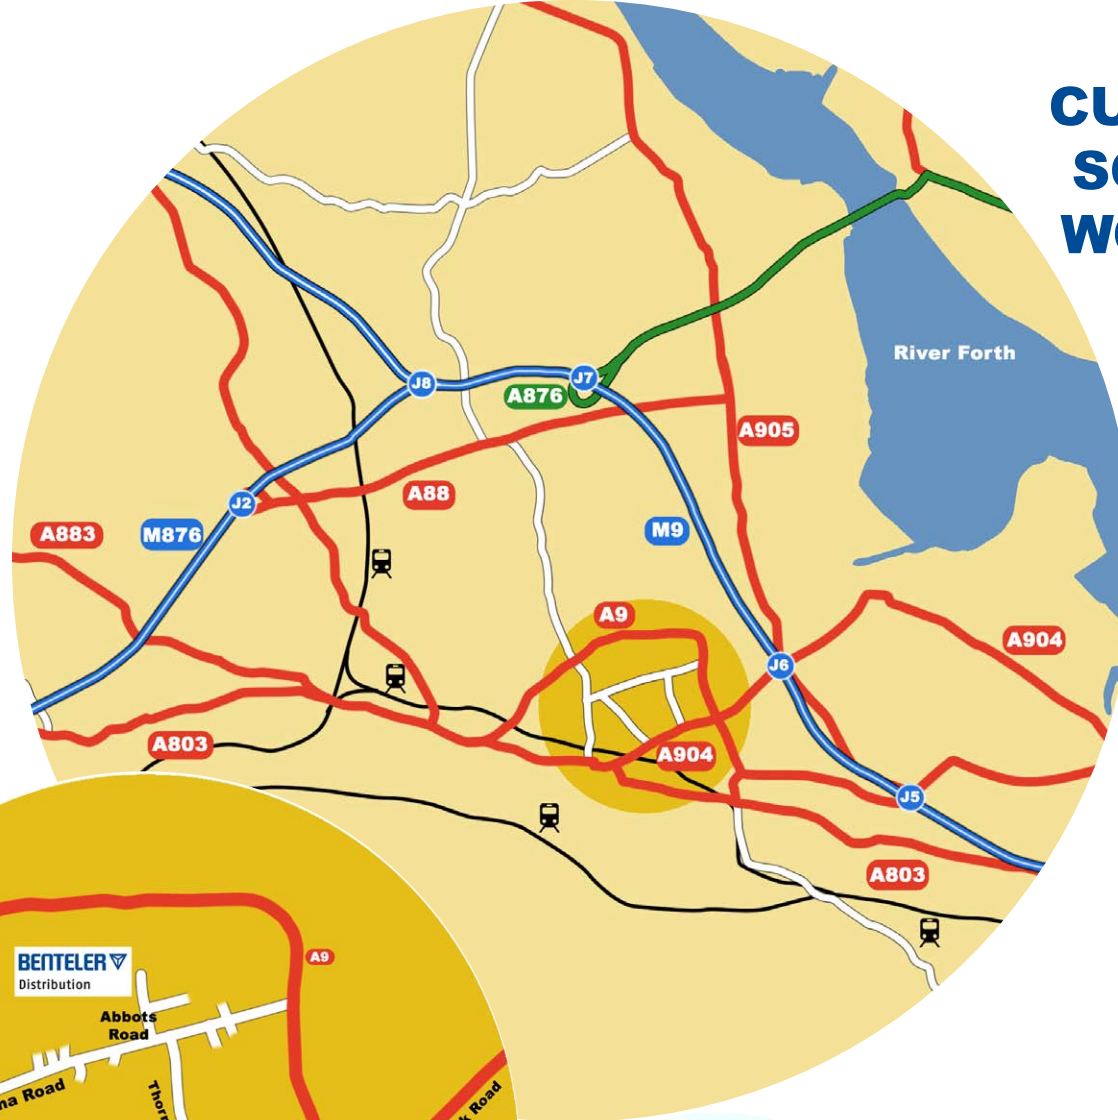

CUSTOMISED SOLUTIONS WORLDWIDE

BENTELER
Distribution

BENTELER DISTRIBUTION- FALKIRK

Unit 3, Abbots Court
Middlefield Industrial Estate
Falkirk
FK2 9HQ

Telephone: 01324 611838
Fax: 01324 611856

E Mail: scotland@benteler-distribution.co.uk

DIRECTIONS

From South & West

Follow M74 (North) onto M73 signposted Stirling
Follow M73 until it merges with A80, signposted Stirling
Follow A80/M80 for approx 3 miles then onto M876
Follow M876 for 5.5 miles then onto M9
Follow M9 for 2 miles and exit at junction 6, signposted Grangemouth
Turn Right at end of slip road
Turn Right 1st roundabout signed Falkirk
Turn Right at 1st roundabout
Turn Left at 1st roundabout into Middlefield Ind Est.
Straight through next roundabout
Straight through next mini roundabout
Turn Right at next mini roundabout
First Left into car park (warehouse to rear).

From North & East

Follow M9 towards Stirling and exit at junction 5, signed Grangemouth
Turn Left at end of slip road, follow road approx 2 miles
Turn Right 1st roundabout signed Falkirk
Straight through 2 roundabouts
Turn Left at next roundabout into Middlefield Ind Est.
Straight through next roundabout
Straight through next mini roundabout
Turn Right at next mini roundabout
First Left into car park (warehouse to rear).